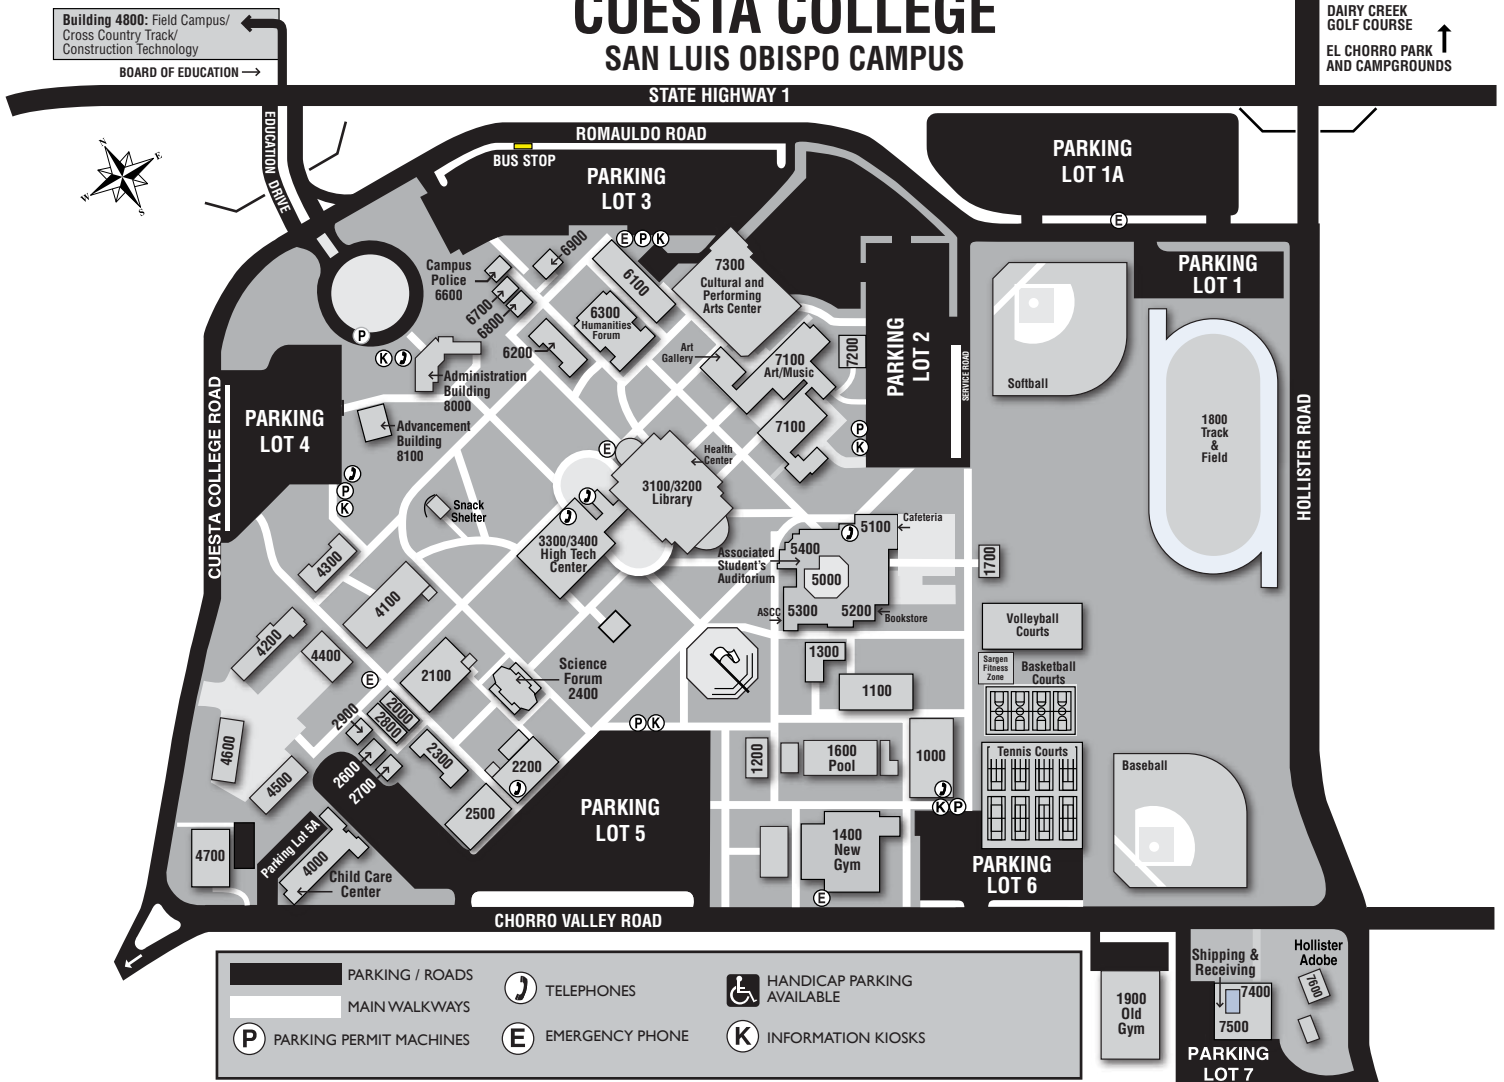

CUESTA COLLEGE SAN LUIS OBISPO CAMPUS

Administration	8000
Admissions / Records	3100
Advancement/Foundation	8100
Allied Health / Nursing /	
Human Develop.	2500
Alumni Association	8100
Art Gallery	7100
Assessment / Matriculation	3400
Associated Student's Auditorium	5400
Auto Body	4600
Auto Technology and Welding	4200
Biological Sciences	2200
Bookstore	5200
Business Education/Engineering	4100
Bus. & Entrepreneurship Center.....	2800
Career Connections	5300
Cafeteria	5100
Child Care Center	4000
Community Programs	4700
Computer Services	3100
Conference Center	5400
Cooperative Work Experience	5000
Construction Technology	4800
Counseling	3100
Cross Country Track /	
Field Campus	4800

Cultural and Performing	
Arts Center.....	7300
Deans' Offices	3100
Disabled Students Programs and	
Services (DSPS)	3300
Electronics – power control lab	4500
Engineering Technology /	
Electronics Lab	4400
EOPS	3100
ESL	3100
Faculty Offices	2900, 6800, 6900
Faculty Offices: Business/	
Engineering	4300
Faculty Offices: Human	
Development	4000
Faculty Offices: Language Arts /	
Social Sciences	6200
Faculty Offices: Fine Arts / Music	7100
Faculty Offices: Physical Education ...	1300
Faculty Offices: Science /Nursing	2300
Faculty Offices: Math ...	2300, 2900, 3400
General Services	3100
Gymnasium, New	1400
Gymnasium, Old	1900
High Tech Center	3300/3400
Health Center	3100